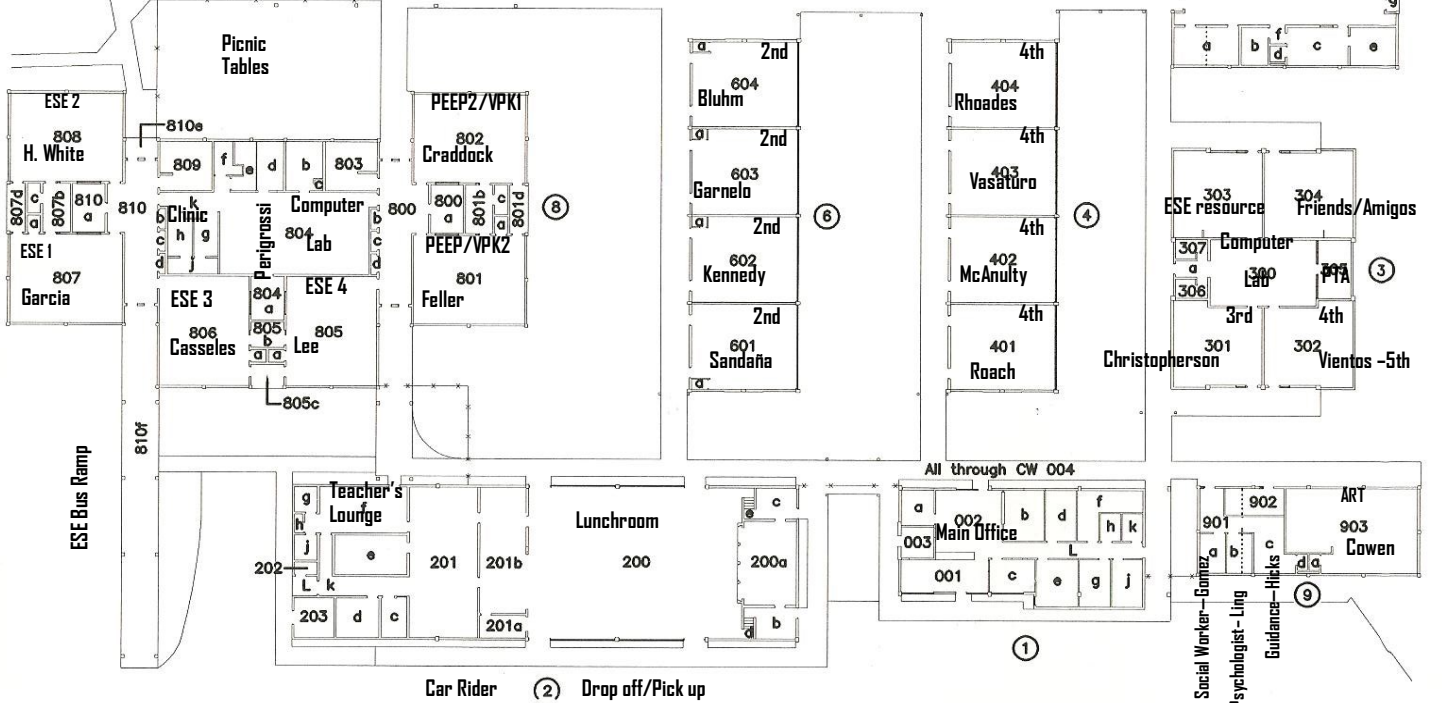

J. S. Robinson Elementary

Tentative Map

2022-2023

Covered Court

Playground

Head Start
Playground

PEEPS	
Corbett	P299
Walz HS	P300
Open	P301

Bus Ramp

ESE Bus Ramp

REVISED 7/26/2022

Car Rider (2) Drop off/Pick up

Social Worker-Comez
Psychologist-Ling
Guidance-Hicks